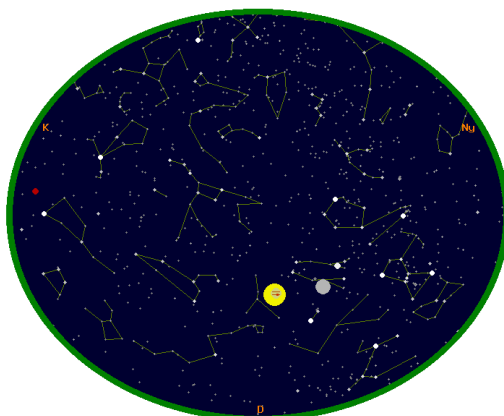

Where are living the aliens? We have more proof that they are on one moon of Jupiter. This is evident. Let take the crop circles one by one.

The undermentioned message was broadcast into space a single time via frequency modulated radio waves at a ceremony to mark the remodeling of the Arecibo radio telescope in Puerto Rico on 16 November 1974.

And the answer.

The "Arecibo answer" is a hoax by people that created an imprint in a crop field (crop circle) in 2001 near the Chilbolton radio telescope in Hampshire, UK, portrayed as a response from an extraterrestrial civilization.

Every crop circle makes reference to only Jupiter moon, Ganymede. We've more informs. From only outside place visible the together standing to the three objects as the Earth, Sun, Jupiter at 08.13,2014. St. Andrews dorset, England. Who was aware of this? And also visible the „gravitation space-curvature”!