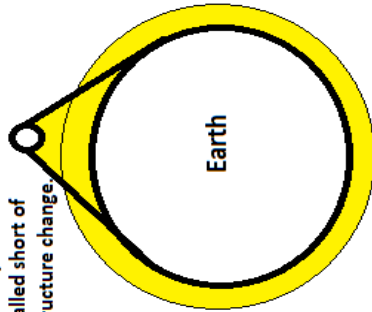

**Real asymmetric actions of force onto a space object in the aether.**

**The Earth only outclosed set of nuclei ruled by aether-process as fallen short of ability of structure change.**

**Drive of ALSP (Alien Light Spy-Plane)**

To make up of aether space-energy shortfall to directions of real vectors. We're using not conventional rocketry.

The moving in gravitation field of Earth.

**The alien' saucer**