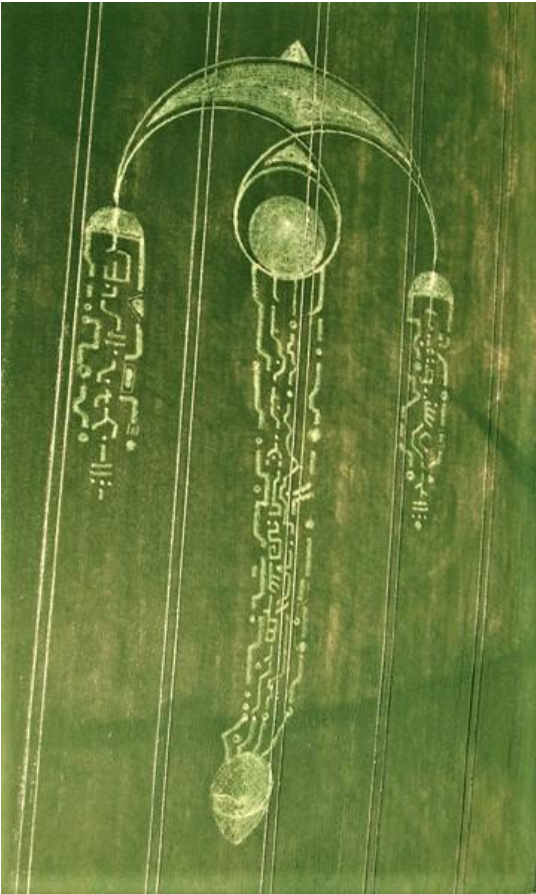

Interests in contact to communication of aliens. They have an interest pictogram system. Easy to understand. Evident the unity to the physics of Earth and Sky. This is statement of Isaac Newton. No new the under Sun. Examples. The electricity is moving spirit of all.