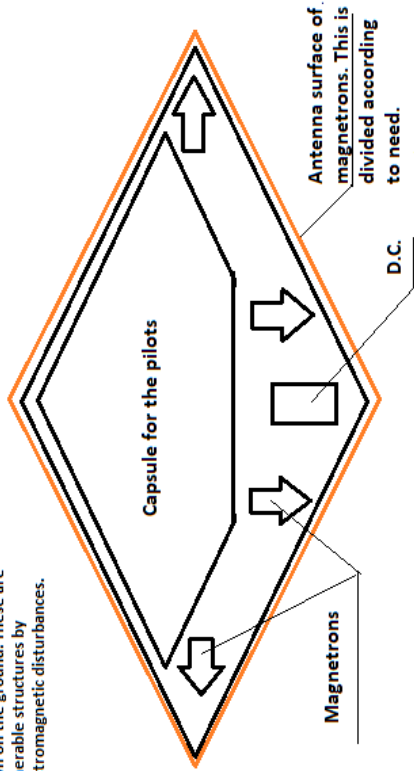

**Real asymmetric actions of force onto a space object in the aether.**

**The Earth only outclosed set of nuclei ruled by aether-process as fallen short of ability of structure change.**

**Drive of ALSP (Alien Light Spy-Plane)**

To make up of aether space-energy shortfall to directions of real vectors. We're using not conventional rocketry.

The moving in gravitation field of Earth.

**The alien' saucer**

### Rough sketch of ALSP

Similar to this saucers falling down on the ground. These are vulnerable structures by electromagnetic disturbances.

We're looking condensed steam around the objects.

And the answer.

The "Arecibo answer" is a hoax by people that created an imprint in a crop field (crop circle) in 2001 near the Chilbolton radio telescope in Hampshire, UK, portrayed as a response from an extraterrestrial civilization.