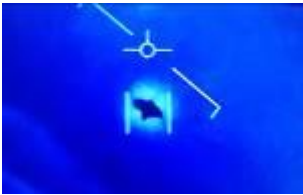

**Real asymmetric actions of force onto a space object in the aether.**

**The Earth only outclosed set of nuclei ruled by aether-process as fallen short of ability of structure change.**

**Drive of ALSP (Alien Light Spy-Plane)**

To make up of aether space-energy shortfall to directions of real vectors. We're using not conventional rocketry.

The moving in gravitation field of Earth.

**The alien' saucer**

### Rough sketch of ALSP

Similar to this saucers falling down on the ground. These are vulnerable structures by electromagnetic disturbances.

We're looking condensed steam around the objects.